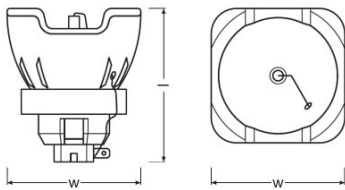

#### Dimensions & weight

---

Diameter	60.0 mm
Length	67.0 mm