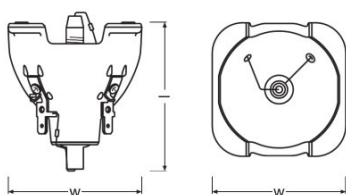

Dimensions & weight

Diameter	56.0 mm
Length	63.0 mm
Arc length	1.3 mm

Lifespan

Lifespan	1500 h
----------	--------

Capabilities

Burning position	Any
------------------	-----

Product datasheet

Safety advice

Logistical Data

Product code	Product description	Packaging unit (Pieces/Unit)	Dimensions (length x width x height)	Volume	Gross weight
4008321848765	SIRIUS HRI 330 W XL	Shipping carton box 60	600 mm x 400 mm x 163 mm	39.12 dm ³	6509.00 g
4052899195431	SIRIUS HRI 330 W XL	Folding carton box 1	87 mm x 87 mm x 103 mm	0.78 dm ³	127.00 g
4052899195448	SIRIUS HRI 330 W XL	Shipping carton box 2	186 mm x 96 mm x 115 mm	2.05 dm ³	390.00 g
4052899195455	SIRIUS HRI 330 W XL	Shipping carton box 20	- x - x -		