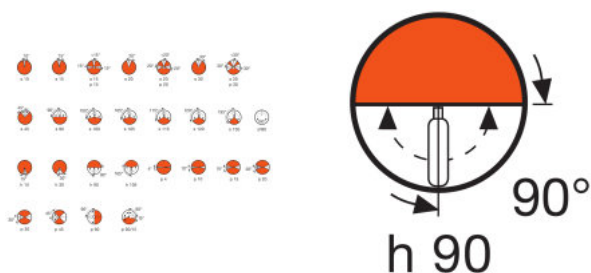

Product datasheet

Logistical Data

Product code	Product description	Packaging unit (Pieces/Unit)	Dimensions (length x width x height)	Volume	Gross weight
4050300283050	64638 HLX	Folding carton box 1	25 mm x 23 mm x 70 mm	0.04 dm³	5.10 g
4050300890739	64638 HLX	Shipping carton box 40	144 mm x 107 mm x 121 mm	1.86 dm³	245.00 g

The mentioned product code describes the smallest quantity unit which can be ordered. One shipping unit can contain one or more single products. When placing an order, for the quantity please enter single or multiples of a shipping unit.

Disclaimer

Subject to change without notice. Errors and omission excepted. Always make sure to use the most recent release.