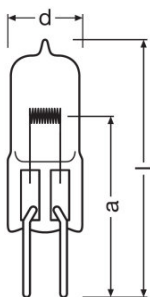

Product datasheet

Technical data

Electrical data

Nominal voltage	24.0 V
Nominal wattage	100.00 W

Photometrical data

Color temperature	3100 K
Nominal luminous flux	2970 lm

Dimensions & weight

Diameter	13.0 mm
Length	50.0 mm
Light center length (LCL)	30.0 mm
Filament length	5.30 mm
Illuminated field	5.3*2.6 mm ²
Filament diameter	2.6 mm

Lifespan

Lifespan	300 h
----------	-------

Additional product data

Base (standard designation)	G6.35
Minimum diameter of lamp enclosure	14 mm

Capabilities

Dimmable	Yes
Burning position	Any

Product datasheet

Product datasheet

Logistical Data

Product code	Product description	Packaging unit (Pieces/Unit)	Dimensions (length x width x height)	Volume	Gross weight
4050300283050	64638 HLX	Folding carton box 1	25 mm x 23 mm x 70 mm	0.04 dm ³	5.10 g
4050300890739	64638 HLX	Shipping carton box 40	144 mm x 107 mm x 121 mm	1.86 dm ³	245.00 g