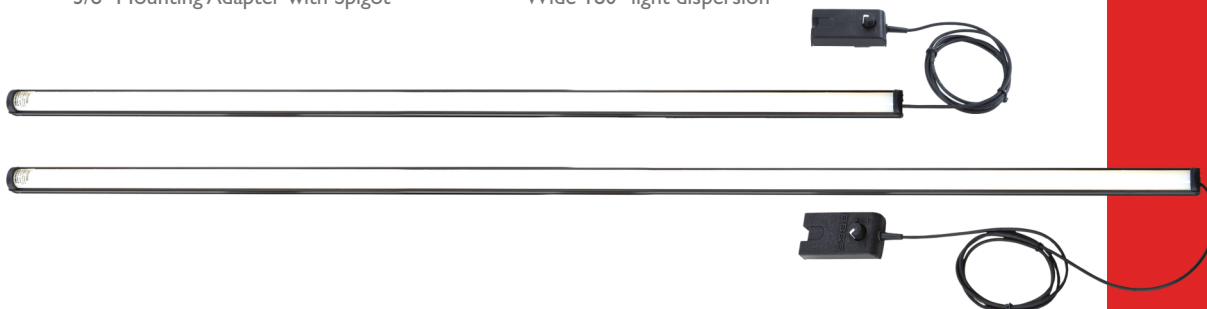

In a convenient cylindrical form factor in lengths of 4", 8", 1', 2', 3' and 4', the Pipeline System provides ultra-high TLCI (Television Lighting Consistency Index) soft light that is controllable and dimmable with no color shift or flickering. Whether installed in an optional single or multi-lamp reflector bank, or deployed stand-alone, Pipelines are the perfect soft-light for modeling faces and illuminating backgrounds.

Among Pipeline's numerous advantages are low power draw, high light output, wide light dispersion, heatless and fan-less operation. The Pipes are available in 3200°K, 4300°K or 5600°K color temperature outputs, and can be used in a bi-color arrangement mixing different color temperature Pipes to achieve mid-range color temperatures.

Pipeline Free

Pipeline Free Remote phosphor fixtures feature inline driver/dimmers. Now the line expands with the addition of 4", 8", 3' and 4' joining the 1' and 2'. Draw is 10W per 1', delivering 1000 lumens per 1' at 98 TLCI. Choose 3200K, 4300K, 5600K. Available accessories include: power supply, 10' cable, cases, and mounting hardware. Look for them in singles or kits.

- Ultra High TLCI: 3200°K, 4300°K or 5600°K
- Available in 4", 8", 1', 2', 3' or 4' lengths
- Includes driver/dimmer and 10' of cable
- 3/8" Mounting Adapter with Spigot
- Includes International Power Supply
- Flicker-free dimming from 100%-0
- Extremely high light output
- Wide 180° light dispersion