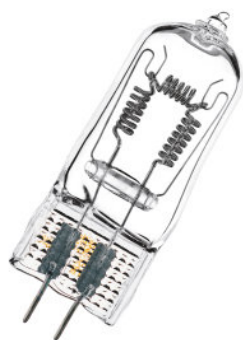

64575 1000 W 240 V

Halogen lamps, medium/high voltage, single-ended

Areas of application

- Professional film and TV work

Product features

- Operation at mains voltage: 120 V | 230 V | 240 V
- Color temperature: 2,900 K | 3,000 K (with longer lifespan)
- Color temperature: 3,200 K (for professional film and TV work)
- Color temperature: 3,400 K (for maximum luminous efficacy)

Product datasheet

Technical data

Electrical data

Nominal wattage	1000.00 W
Nominal voltage	240 V

Photometrical data

Color temperature	3400 K
-------------------	--------

Dimensions & weight

Diameter	24.0 mm
Length	67.5 mm
Illuminated field	14.0*14.0 mm ²
Filament diameter	14.0 mm