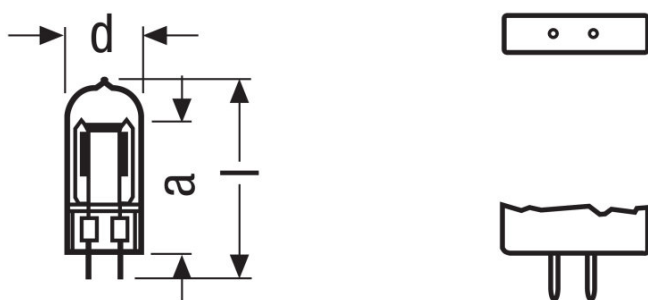

Product datasheet

Technical data

Electrical data

Nominal wattage	1000.00 W
Nominal voltage	240 V

Photometrical data

Color temperature	3400 K
-------------------	--------

Dimensions & weight

Diameter	24.0 mm
Length	67.5 mm
Illuminated field	14.0*14.0 mm ²
Filament diameter	14.0 mm