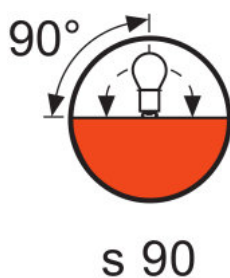

Product datasheet

Technical data

Electrical data

Nominal wattage	600.00 W
Nominal voltage	240 V

Photometrical data

Nominal luminous flux	13500 lm
Color temperature	3050 K

Dimensions & weight

Diameter	19.0 mm
Length	101.0 mm
Light center length (LCL)	60.5 mm
Illuminated field	9.0*13.0 mm ²
Filament diameter	13.0 mm

EEL – Energy Label	C
--------------------	---

Product datasheet

Country specific categorizations

ANSI code	GKV
Order reference	64716

Product datasheet

Safety advice

To prevent personal injury or damage to property, halogen lamps may only be operated in suitable luminaires designed with suitable mechanisms (protective shields, grids, etc.) to ensure that in the event of a lamp bursting no parts/shards can escape and that during operation no ultraviolet radiation can escape. There must also be a warning sign to indicate that the lamps give off high levels of heat. Detailed information is available on request.