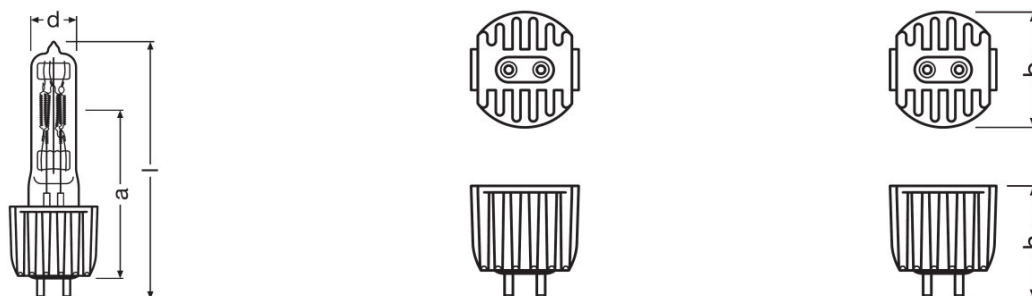

## Technical data

### Dimensions & weight

Diameter	19.0 mm
Length	104.0 mm
Length with base excl. base pins/connection	98.00 mm
Light center length (LCL)	60.3 mm
Illuminated field	9.5*11.5 mm <sup>2</sup> <sup>1)</sup>
Filament diameter	11.5 mm