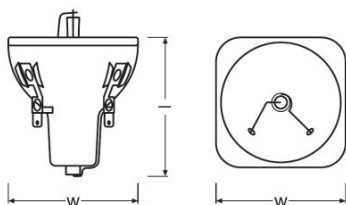

#### Light technical data

Focal length	30.0 mm
Aperture window, maximum	5x3.8 mm

#### Dimensions & weight

Diameter	45.0 mm
Length	53.0 mm
Arc length	1.0 mm