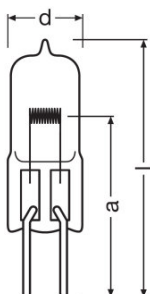

Product datasheet

Technical data

Electrical data

Nominal voltage	12.0 V
Nominal wattage	50.00 W

Photometrical data

Color temperature	3050 K
Nominal luminous flux	1000 lm

Dimensions & weight

Diameter	11.5 mm
Length	44.0 mm
Light center length (LCL)	30.0 mm
Filament length	3.00 mm
Illuminated field	3.0*3.0 mm ²
Filament diameter	3.0 mm

Lifespan

Lifespan	1100 h
----------	--------

Additional product data

Base (standard designation)	G6.35
Minimum diameter of lamp enclosure	12 mm

Capabilities

Dimmable	Yes
Burning position	s90

Product datasheet