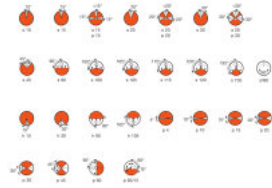

Product datasheet

Logistical Data

Product code	Product description	Packaging unit (Pieces/Unit)	Dimensions (length x width x height)	Volume	Gross weight
4008321107077	64602 50 W 12 V	Folding carton box 1	25 mm x 23 mm x 70 mm	0.04 dm³	6.70 g
4008321107084	64602 50 W 12 V	Shipping carton box 40	144 mm x 107 mm x 121 mm	1.86 dm³	309.00 g

The mentioned product code describes the smallest quantity unit which can be ordered. One shipping unit can contain one or more single products. When placing an order, for the quantity please enter single or multiples of a shipping unit.

Disclaimer

Subject to change without notice. Errors and omission excepted. Always make sure to use the most recent release.