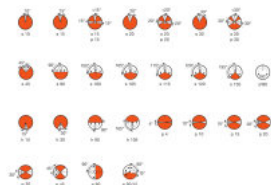

Product datasheet

Technical data

Electrical data

Nominal voltage	12.0 V
Nominal wattage	100.00 W

Photometrical data

Color temperature	3450 K
Nominal luminous flux	3600 lm

Dimensions & weight

Diameter	11.5 mm
Length	44.0 mm
Light center length (LCL)	30.0 mm ¹⁾
Filament length	4.20 mm
Illuminated field	4.2*2.3 mm ²
Filament diameter	2.3 mm

Certificates & standards

EEI – Energy Label	B
--------------------	---

Country specific categorizations

ANSI code	FCR
LIF	A1/215
Order reference	64625 HLX

Country specific information

Product code	METEL code	SEG-No.	STK number	UK Org
4050300006703	OSRH64625HLX	-	4736525	-
4050300006703	OSRH64625HLX	-	4736525	-

Product datasheet

Logistical Data

Product code	Product description	Packaging unit (Pieces/Unit)	Dimensions (length x width x height)	Volume	Gross weight
4050300006703	64625 HLX	Folding carton box 1	25 mm x 23 mm x 70 mm	0.04 dm ³	4.50 g
4050300890524	64625 HLX	Shipping carton box 40	144 mm x 107 mm x 121 mm	1.86 dm ³	221.00 g