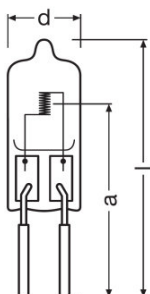

Product datasheet

Technical data

Electrical data

Nominal voltage	6 V
Nominal wattage	35.00 W

Photometrical data

Color temperature	3350 K
Nominal luminous flux	755 lm

Dimensions & weight

Diameter	9 mm
Length	35.0 mm
Light center length (LCL)	26.0 mm ¹⁾
Filament length	1.30 mm
Illuminated field	1.3*1.6 mm ²
Filament diameter	1.6 mm

¹⁾ ±0.3 mm

Lifespan

Lifespan	50 h
----------	------

Additional product data

Base (standard designation)	G4
Minimum diameter of lamp enclosure	9 mm

Capabilities

Dimmable	Yes
Burning position	Any

Product datasheet