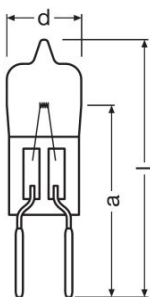

Product datasheet

Technical data

Electrical data

Nominal voltage	6 V
Nominal wattage	30.00 W

Photometrical data

Color temperature	3200 K
Nominal luminous flux	765 lm

Dimensions & weight

Diameter	9 mm
Length	31.0 mm
Light center length (LCL)	19.5 mm
Filament length	1.60 mm
Illuminated field	1.6*1.6 mm ²
Filament diameter	1.6 mm

Lifespan

Lifespan	100 h
----------	-------

Additional product data

Base (standard designation)	G4
Minimum diameter of lamp enclosure	9 mm

Capabilities

Dimmable	Yes
Burning position	Any

Product datasheet

Certificates & standards

Product datasheet

Logistical Data

Product code	Product description	Packaging unit (Pieces/Unit)	Dimensions (length x width x height)	Volume	Gross weight
4008321107053	64265 HLX	Folding carton box 1	25 mm x 23 mm x 70 mm	0.04 dm ³	3.17 g
4008321107060	64265 HLX	Shipping carton box 40	144 mm x 107 mm x 121 mm	1.86 dm ³	167.80 g