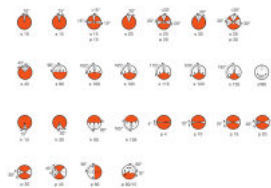

Product datasheet

Logistical Data

Product code	Product description	Packaging unit (Pieces/Unit)	Dimensions (length x width x height)	Volume	Gross weight
4008321107053	64265 HLX	Folding carton box 1	25 mm x 23 mm x 70 mm	0.04 dm³	3.17 g
4008321107060	64265 HLX	Shipping carton box 40	144 mm x 107 mm x 121 mm	1.86 dm³	167.80 g

The mentioned product code describes the smallest quantity unit which can be ordered. One shipping unit can contain one or more single products. When placing an order, for the quantity please enter single or multiples of a shipping unit.

Disclaimer

Subject to change without notice. Errors and omission excepted. Always make sure to use the most recent release.