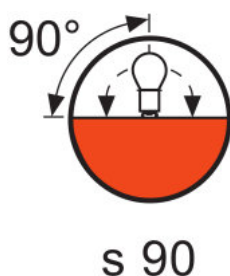

Product datasheet

Safety advice

To prevent personal injury or damage to property, halogen lamps may only be operated in suitable luminaires designed with suitable mechanisms (protective shields, grids, etc.) to ensure that in the event of a lamp bursting no parts/shards can escape and that during operation no ultraviolet radiation can escape. There must also be a warning sign to indicate that the lamps give off high levels of heat. Detailed information is available on request.

Logistical Data

Product code	Product description	Packaging unit (Pieces/Unit)	Dimensions (length x width x height)	Volume	Gross weight
4008321638090	64720 650 W 230 V	Folding carton box 1	173 mm x 57 mm x 57 mm	0.56 dm³	83.11 g
4008321638106	64720 650 W 230 V	Shipping carton box 20	295 mm x 190 mm x 240 mm	13.45 dm³	1870.44 g
4050300017716	64720 650 W 230 V	Folding carton box 1	173 mm x 57 mm x 57 mm	0.56 dm³	83.11 g
4050300212357	64720 650 W 230 V	Shipping carton box 20	295 mm x 190 mm x 240 mm	13.45 dm³	1870.44 g

The mentioned product code describes the smallest quantity unit which can be ordered. One shipping unit can contain one or more single products. When placing an order, for the quantity please enter single or multiples of a shipping unit.

References / Links

A summary of studio lamps can be found on the halogen studio lamps poster.
For more information on halogen lamps for studio, stage and TV see the brochure:
"Good news for show business"
"Halogen High Voltage Lamps" cross reference list

Disclaimer

Subject to change without notice. Errors and omission excepted. Always make sure to use the most recent release.