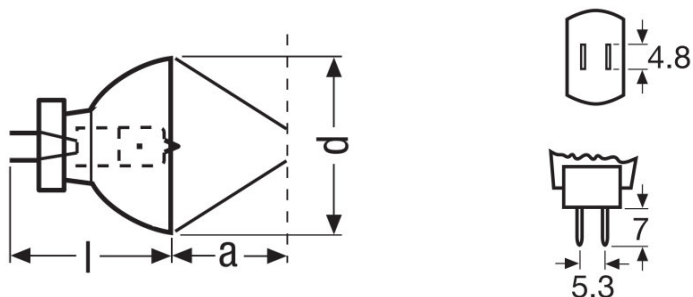

Product datasheet

Technical data

Electrical data

Nominal voltage	12.0 V
Nominal wattage	100.00 W

Photometrical data

Maximum color temperature	3200 K
---------------------------	--------

Light technical data

Focal length	26.0 mm
--------------	---------

Dimensions & weight

Diameter	35.0 mm
Length	35.5 mm

Lifespan

Lifespan	25 h
----------	------

Additional product data

Coating	Dichroic
Base (standard designation)	G5.3
Minimum diameter of lamp enclosure	35.0 mm