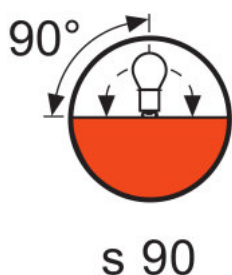

Product datasheet

Logistical Data

Product code	Product description	Packaging unit (Pieces/Unit)	Dimensions (length x width x height)	Volume	Gross weight
4050300481531	93592 400 W 230 V	Folding carton box 1	90 mm x 33 mm x 35 mm	0.10 dm³	31.00 g
4050300481548	93592 400 W 230 V	Shipping carton box 24	211 mm x 112 mm x 145 mm	3.43 dm³	848.00 g

The mentioned product code describes the smallest quantity unit which can be ordered. One shipping unit can contain one or more single products. When placing an order, for the quantity please enter single or multiples of a shipping unit.

References / Links

For further information on pinch technology, please refer to the following brochure:
"A whole lotta shakin' goin' on!" New halogen lamps with quartz pinch technology. (122 W 100 DE 08/05)

Disclaimer

Subject to change without notice. Errors and omission excepted. Always make sure to use the most recent release.