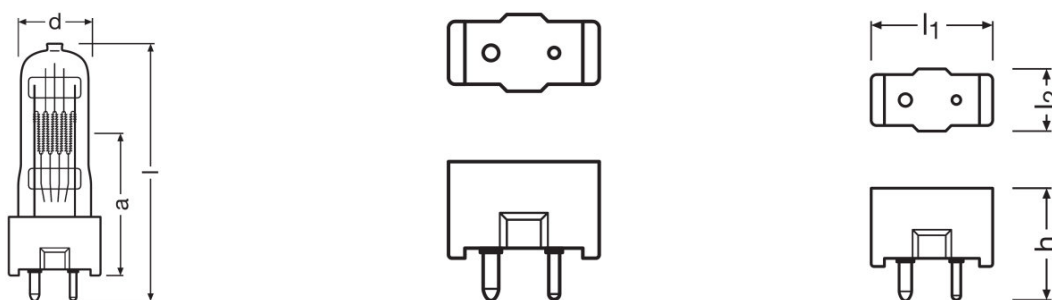

Product datasheet

Technical data

Electrical data

Nominal wattage	400.00 W
Nominal voltage	230 V

Photometrical data

Color temperature	3200 K
-------------------	--------

Dimensions & weight

Diameter	20.0 mm
Length	77.0 mm
Illuminated field	10.7*12.2 mm ²
Filament diameter	12.2 mm

EEL – Energy Label	C
--------------------	---

Country specific categorizations

Product datasheet

ANSI code	Other
Order reference	93592 400W 230V

Country specific information

Product code	METEL code	SEG-No.	STK-Number	UK Org
4050300481531	OSRH93592	-	-	-

Product datasheet

Logistical Data

Product code	Product description	Packaging unit (Pieces/Unit)	Dimensions (length x width x height)	Volume	Gross weight
4050300481531	93592 400 W 230 V	Folding carton box 1	90 mm x 33 mm x 35 mm	0.10 dm ³	31.00 g
4050300481548	93592 400 W 230 V	Shipping carton box 24	211 mm x 112 mm x 145 mm	3.43 dm ³	848.00 g