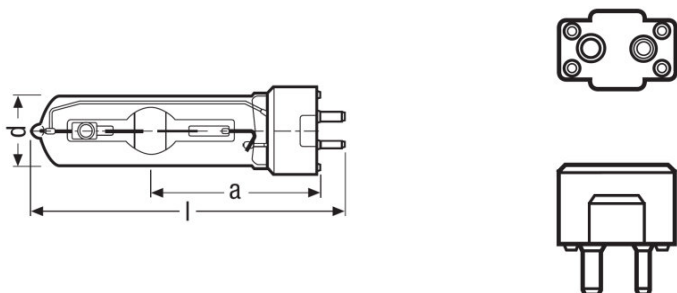

Dimensions & weight

Diameter	23.0 mm
Length	108.0 mm
Light center length (LCL)	55.0 mm

Lifespan

Lifespan	2000 h
----------	--------

Additional product data

Base (standard designation)	GY9.5
-----------------------------	-------