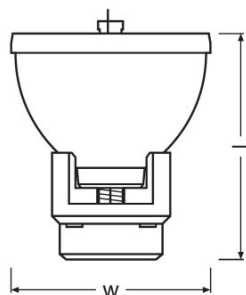

Product datasheet

Technical data

Electrical data

Nominal wattage	190.00 W
Nominal current	2.7 A
Ignition voltage	2.5 kVp
Nominal voltage	70.0 V

Photometrical data

Nominal luminous flux	8100 lm
Color temperature	8200 K
Color rendering index Ra	73
Maximum color temperature	8200 K

Light technical data

Focal length	34.5 mm
Aperture window, maximum	5x3.8 mm

Dimensions & weight

Diameter	51.0 mm
Length	54.2 mm
Arc length	0.8 mm

Lifespan

Lifespan	3000 h
----------	--------

Capabilities

Burning position	Any
Cooling	Forced