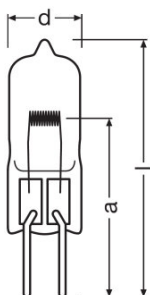

#### Dimensions & weight

---

Diameter	13.0 mm
Length	50.0 mm
Light center length (LCL)	32.0 mm
Filament length	6.00 mm
Illuminated field	6.0°x3.2 mm <sup>2</sup>
Filament diameter	3.2 mm