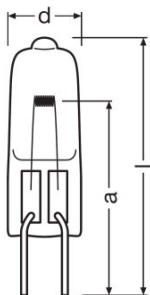

Product datasheet

Technical data

Electrical data

Nominal voltage	12.0 V
Nominal wattage	30.00 W

Photometrical data

Color temperature	3300 K
Nominal luminous flux	750 lm

Dimensions & weight

Diameter	11.5 mm
Length	44.0 mm
Light center length (LCL)	30.0 mm
Filament length	2.60 mm
Illuminated field	2.6*1.3 mm ²
Filament diameter	1.3 mm

Lifespan

Lifespan	50 h
----------	------

Additional product data

Base (standard designation)	G6.35
Minimum diameter of lamp enclosure	12 mm

Capabilities

Dimmable	Yes
Burning position	Any

Product datasheet

Certificates & standards

Product datasheet

Logistical Data

Product code	Product description	Packaging unit (Pieces/Unit)	Dimensions (length x width x height)	Volume	Gross weight
4050300220529	64261 HLX	Folding carton box 1	25 mm x 23 mm x 70 mm	0.04 dm ³	5.00 g
4050300890364	64261 HLX	Shipping carton box 40	144 mm x 107 mm x 121 mm	1.86 dm ³	241.00 g