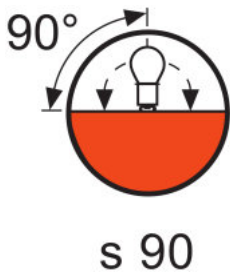

Product datasheet

Logistical Data

Product code	Product description	Packaging unit (Pieces/Unit)	Dimensions (length x width x height)	Volume	Gross weight
4008321136336	64258 20 W 12 V	Folding carton box 1	25 mm x 23 mm x 70 mm	0.04 dm³	3.00 g
4008321136343	64258 20 W 12 V	Shipping carton box 40	144 mm x 107 mm x 121 mm	1.86 dm³	161.00 g
4008321644794	64258 20 W 12 V	Folding carton box 1	25 mm x 23 mm x 70 mm	0.04 dm³	3.00 g
4008321644800	64258 20 W 12 V	Shipping carton box 40	144 mm x 107 mm x 121 mm	1.86 dm³	161.00 g
4008321659408	64258 20 W 12 V	Folding carton box 1	- x - x -		
4008321659415	64258 20 W 12 V	Shipping carton box 40	144 mm x 107 mm x 121 mm	1.86 dm³	169.00 g
4050300285153	64258 20 W 12 V	Folding carton box 1	25 mm x 23 mm x 70 mm	0.04 dm³	3.00 g
4050300891019	64258 20 W 12 V	Shipping carton box 40	144 mm x 107 mm x 121 mm	1.86 dm³	161.00 g
4052899152717	64258 20 W 12 V	Folding carton box 1	25 mm x 23 mm x 70 mm	0.04 dm³	3.20 g
4052899152724	64258 20 W 12 V	Shipping carton box 40	144 mm x 107 mm x 121 mm	1.86 dm³	169.00 g

The mentioned product code describes the smallest quantity unit which can be ordered. One shipping unit can contain one or more single products. When placing an order, for the quantity please enter single or multiples of a shipping unit.

Disclaimer

Subject to change without notice. Errors and omission excepted. Always make sure to use the most recent release.