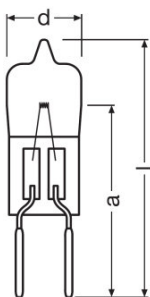

Product datasheet

Technical data

Electrical data

Nominal voltage	12.0 V
Nominal wattage	20.00 W

Photometrical data

Color temperature	3050 K
Nominal luminous flux	335 lm

Dimensions & weight

Diameter	9.5 mm
Length	30.0 mm
Light center length (LCL)	19.5 mm ¹⁾
Filament length	3.50 mm
Illuminated field	3.5*0.8 mm ² ²⁾
Filament diameter	0.8 mm

¹⁾ ±0.3 mm

²⁾ Restricted tolerances 3.5±0.25*0.8±0.10

Lifespan

Lifespan	2000 h
----------	--------

Additional product data

Base (standard designation)	G4
Minimum diameter of lamp enclosure	9 mm

Capabilities

Country specific information

Product code	METEL code	SEG-No.	STK-Number	UK Org
4050300285153	OSRH6425840	-	-	-
4050300285153	OSRH6425840	-	-	-

Product datasheet

Logistical Data

Product code	Product description	Packaging unit (Pieces/Unit)	Dimensions (length x width x height)	Volume	Gross weight
4008321136336	64258 20 W 12 V	Folding carton box 1	25 mm x 23 mm x 70 mm	0.04 dm ³	3.00 g
4008321136343	64258 20 W 12 V	Shipping carton box 40	144 mm x 107 mm x 121 mm	1.86 dm ³	161.00 g
4008321644794	64258 20 W 12 V	Folding carton box 1	25 mm x 23 mm x 70 mm	0.04 dm ³	3.00 g
4008321644800	64258 20 W 12 V	Shipping carton box 40	144 mm x 107 mm x 121 mm	1.86 dm ³	161.00 g
4008321659408	64258 20 W 12 V	Folding carton box 1	- x - x -		
4008321659415	64258 20 W 12 V	Shipping carton box 40	144 mm x 107 mm x 121 mm	1.86 dm ³	169.00 g
4050300285153	64258 20 W 12 V	Folding carton box 1	25 mm x 23 mm x 70 mm	0.04 dm ³	3.00 g
4050300891019	64258 20 W 12 V	Shipping carton box 40	144 mm x 107 mm x 121 mm	1.86 dm ³	161.00 g
4052899152717	64258 20 W 12 V	Folding carton box 1	25 mm x 23 mm x 70 mm	0.04 dm ³	3.20 g
4052899152724	64258 20 W 12 V	Shipping carton box 40	144 mm x 107 mm x 121 mm	1.86 dm ³	169.00 g