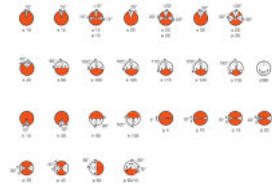

Product datasheet

Technical data

Electrical data

Nominal voltage	12.0 V
Nominal wattage	20.00 W

Photometrical data

Color temperature	3050 K
Nominal luminous flux	335 lm

Dimensions & weight

Diameter	9.5 mm
Length	30.0 mm
Light center length (LCL)	19.5 mm ¹⁾
Filament length	3.50 mm
Illuminated field	3.5*0.8 mm ² ²⁾
Filament diameter	0.8 mm

Country specific information

Product code	METEL code	SEG-No.	STK-Number	UK Org
4050300285153	OSRH6425840	-	-	-
4050300285153	OSRH6425840	-	-	-

Product datasheet

Logistical Data

Product code	Product description	Packaging unit (Pieces/Unit)	Dimensions (length x width x height)	Volume	Gross weight
4008321136336	64258 20 W 12 V	Folding carton box 1	25 mm x 23 mm x 70 mm	0.04 dm ³	3.00 g
4008321136343	64258 20 W 12 V	Shipping carton box 40	144 mm x 107 mm x 121 mm	1.86 dm ³	161.00 g
4008321644794	64258 20 W 12 V	Folding carton box 1	25 mm x 23 mm x 70 mm	0.04 dm ³	3.00 g
4008321644800	64258 20 W 12 V	Shipping carton box 40	144 mm x 107 mm x 121 mm	1.86 dm ³	161.00 g
4008321659408	64258 20 W 12 V	Folding carton box 1	- x - x -		
4008321659415	64258 20 W 12 V	Shipping carton box 40	144 mm x 107 mm x 121 mm	1.86 dm ³	169.00 g
4050300285153	64258 20 W 12 V	Folding carton box 1	25 mm x 23 mm x 70 mm	0.04 dm ³	3.00 g
4050300891019	64258 20 W 12 V	Shipping carton box 40	144 mm x 107 mm x 121 mm	1.86 dm ³	161.00 g
4052899152717	64258 20 W 12 V	Folding carton box 1	25 mm x 23 mm x 70 mm	0.04 dm ³	3.20 g
4052899152724	64258 20 W 12 V	Shipping carton box 40	144 mm x 107 mm x 121 mm	1.86 dm ³	169.00 g