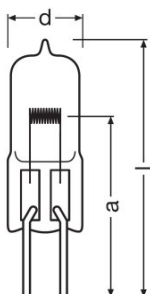

Product datasheet

Technical data

Electrical data

Nominal voltage	15.0 V
Nominal wattage	150.00 W

Photometrical data

Color temperature	3450 K
Nominal luminous flux	5600 lm

Dimensions & weight

Diameter	11.5 mm
Length	44.0 mm
Light center length (LCL)	30.0 mm
Filament length	3.00 mm
Illuminated field	3.0*4.8 mm ²
Filament diameter	4.8 mm

Lifespan

Lifespan	50 h
----------	------

Additional product data

Base (standard designation)	G6.35
Minimum diameter of lamp enclosure	12 mm

Capabilities

Dimmable	Yes
Burning position	s90

Product datasheet

Certificates & standards