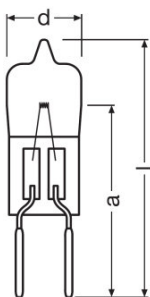

Product datasheet

Technical data

Electrical data

Nominal voltage	6 V
Nominal wattage	10.00 W

Photometrical data

Color temperature	2900 K
Nominal luminous flux	150 lm

Dimensions & weight

Diameter	9 mm
Length	38.0 mm
Light center length (LCL)	24.0 mm
Filament length	1.50 mm
Illuminated field	1.5*0.7 mm ²
Filament diameter	0.7 mm

Lifespan

Lifespan	300 h
----------	-------

Additional product data

Base (standard designation)	G4
Minimum diameter of lamp enclosure	9 mm

Capabilities

Dimmable	Yes
Burning position	Any

Product datasheet

Certificates & standards

Product datasheet

s180

Logistical Data

Product code	Product description	Packaging unit (Pieces/Unit)	Dimensions (length x width x height)	Volume	Gross weight
4008321107039	64223 10 W 6 V	Folding carton box 1	25 mm x 23 mm x 70 mm	0.04 dm ³	4.60 g
4008321107046	64223 10 W 6 V	Shipping carton box 40	144 mm x 107 mm x 121 mm	1.86 dm ³	225.00 g